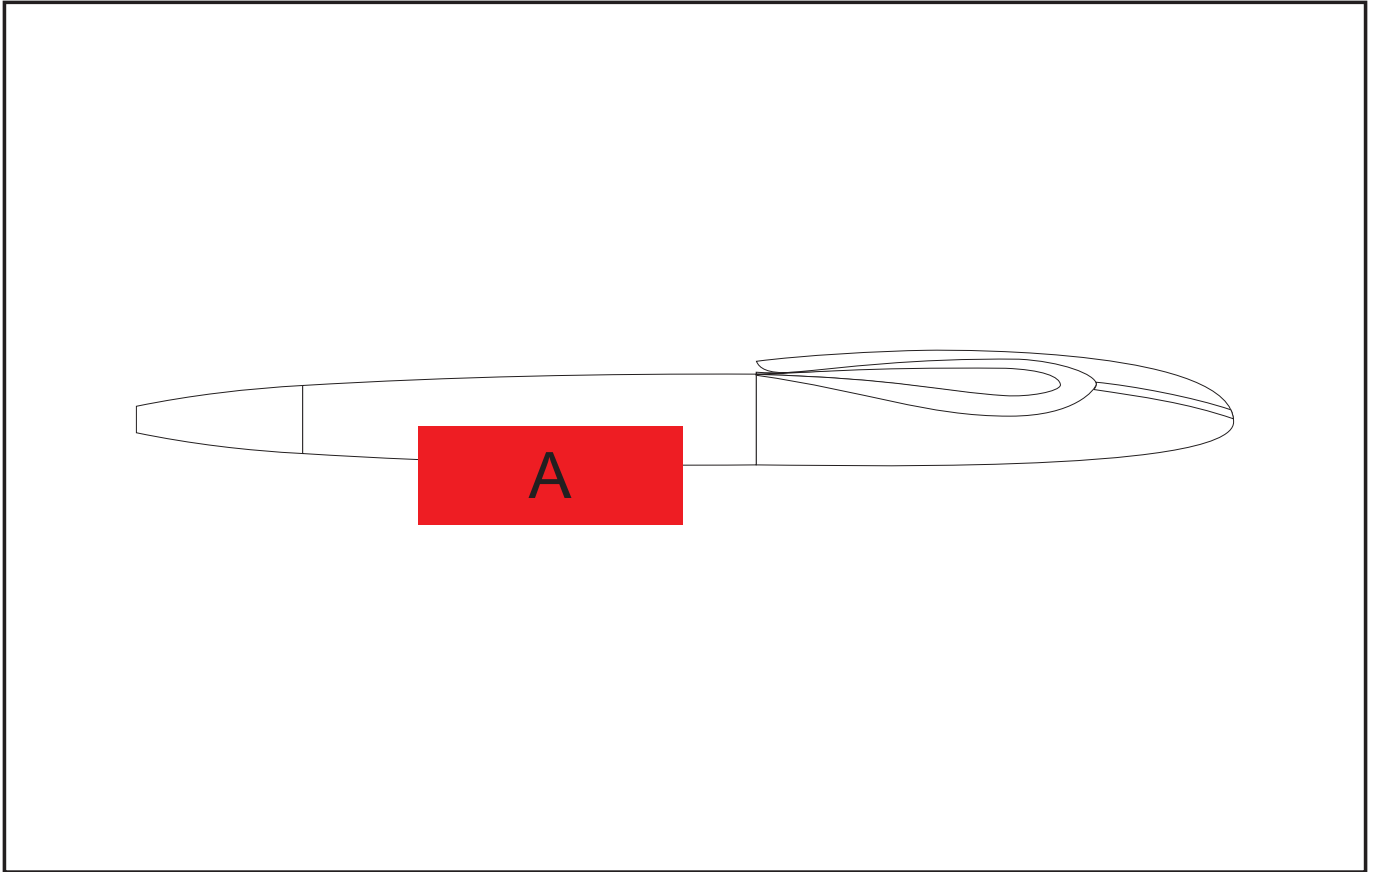

PEN-1555

Evolution Pen

Need to know:

Includes 1-Colour, 1-Position Pad Print on 1000 units or more (setup fee applies)

Branding Options:

Position A

1. Pad Wrap (PW) - 1 colour
Size: 35mm wide x 13mm high